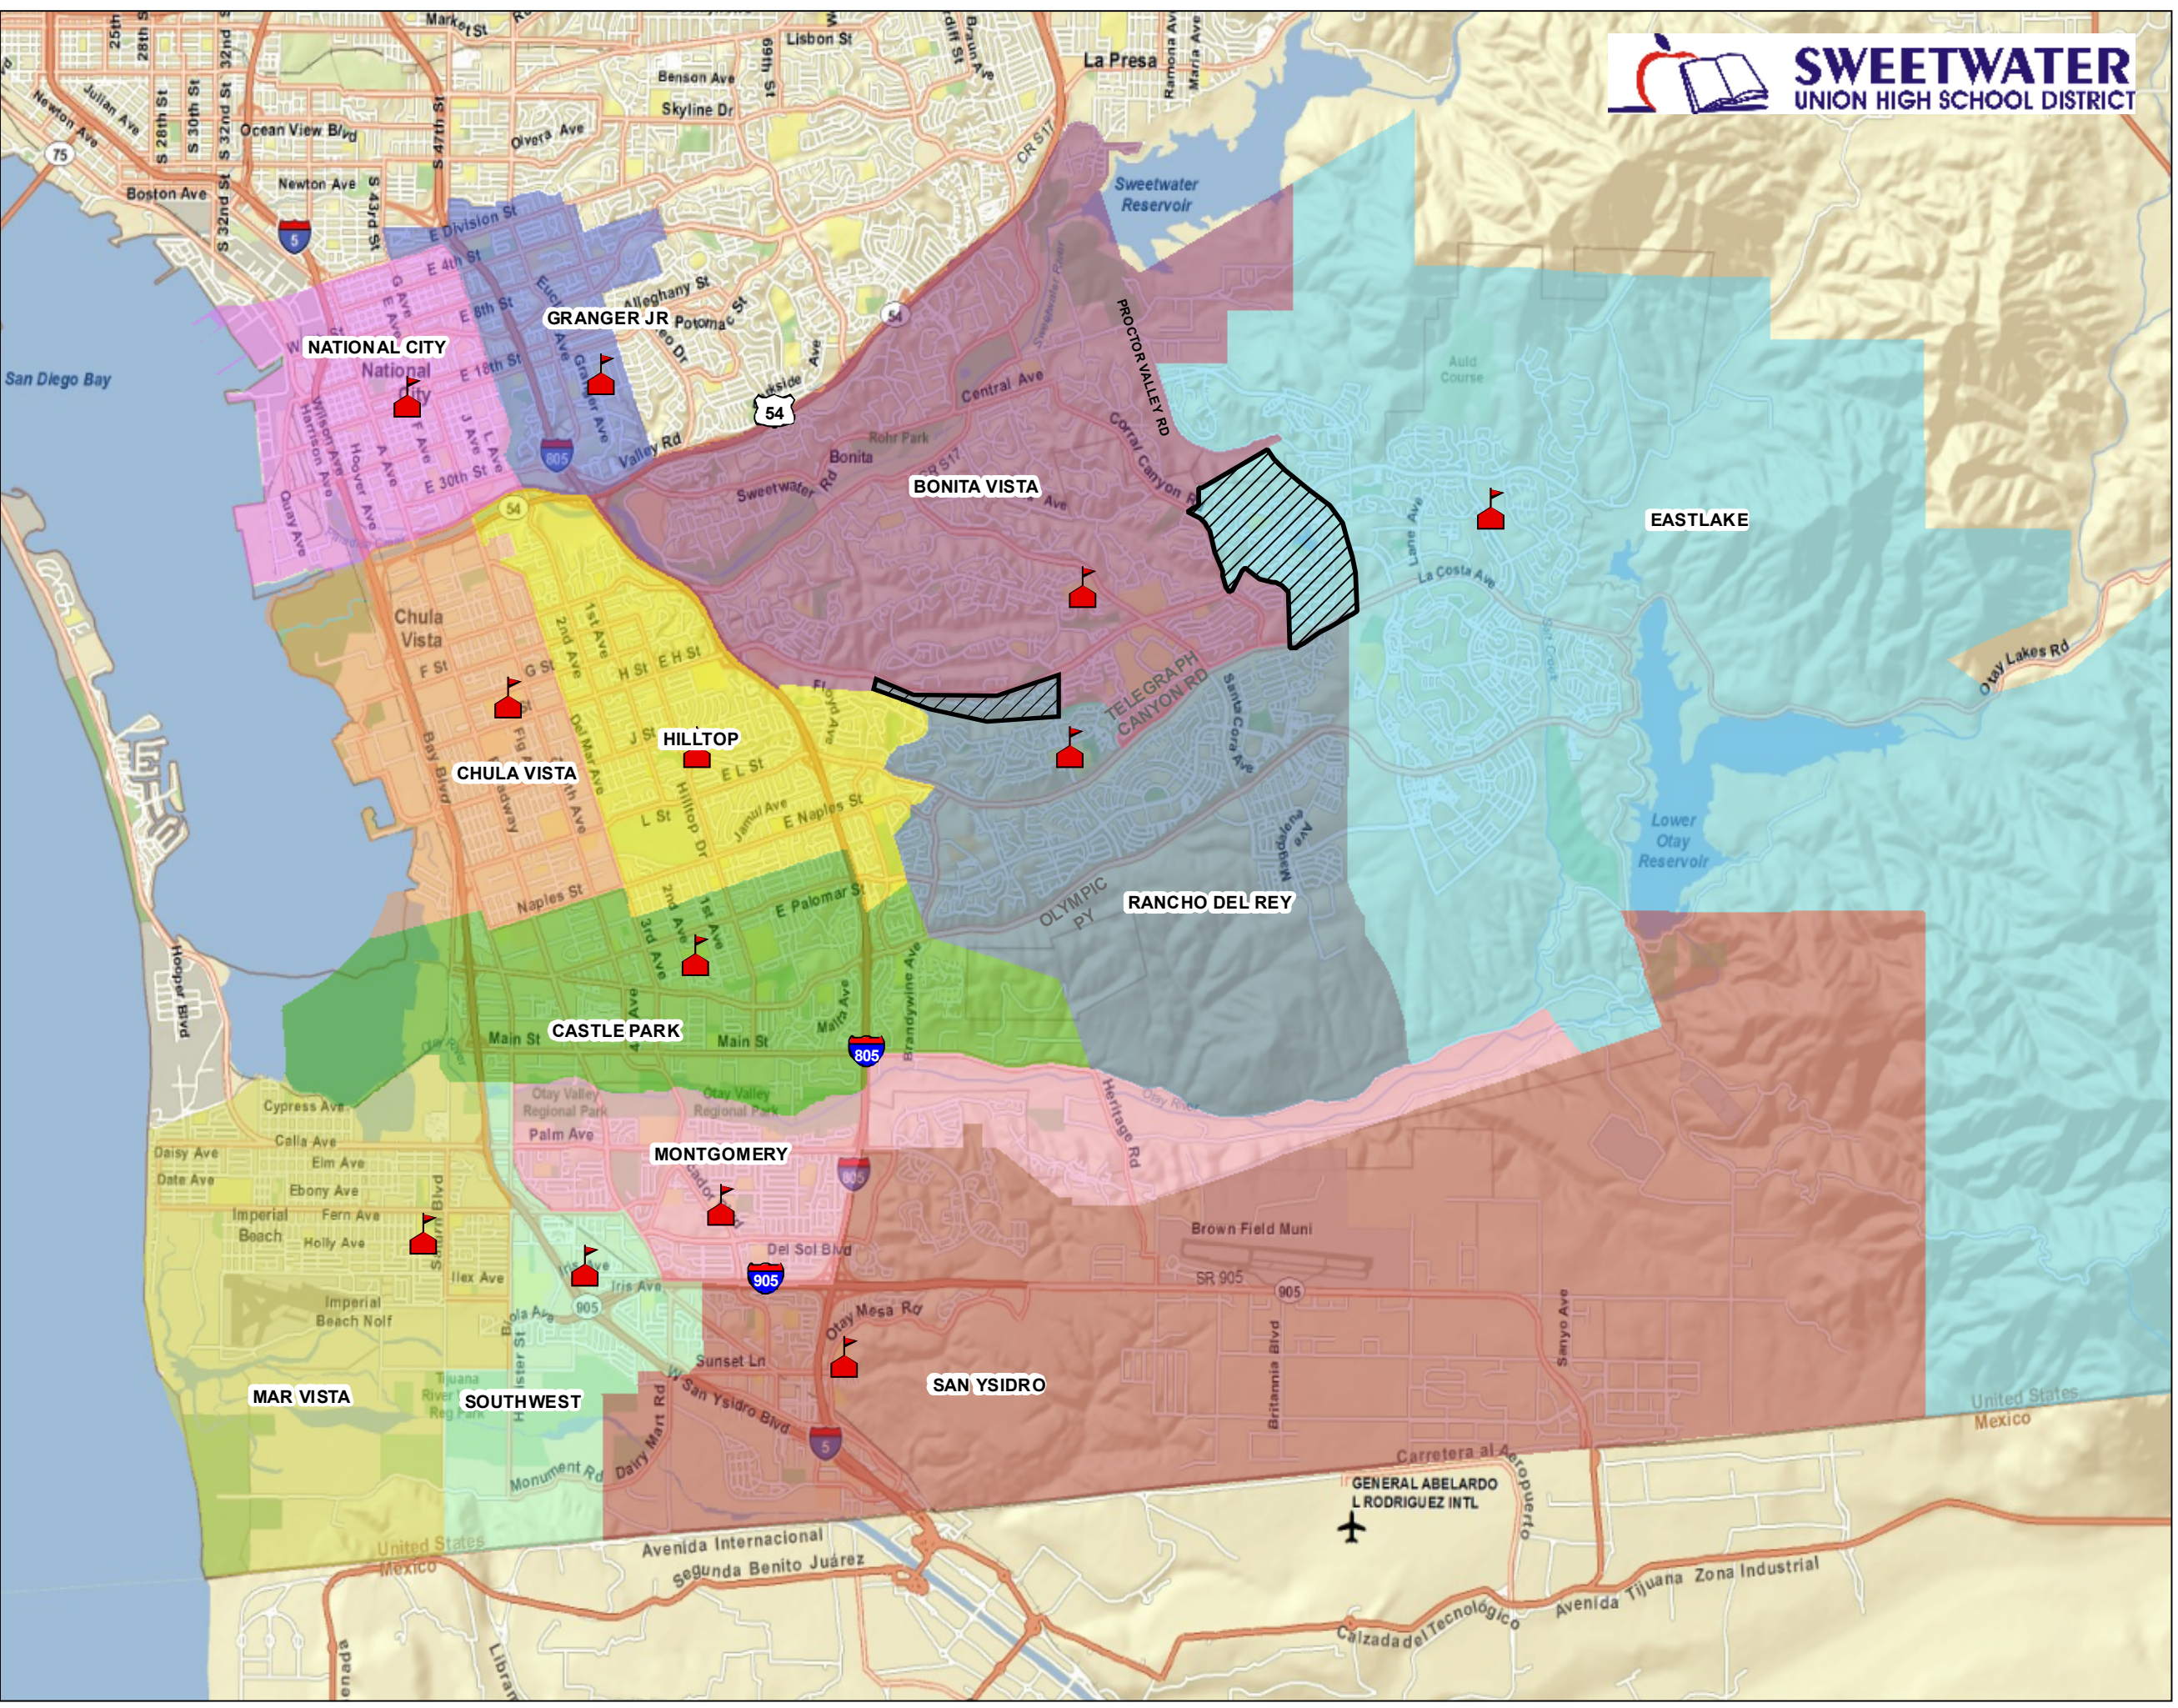

Middle School Boundaries

Sweetwater UHSD

- Middle School Boundaries**
-  BONITA VISTA MIDDLE
 -  CASTLE PARK MIDDLE
 -  CHULA VISTA MIDDLE
 -  EASTLAKE MIDDLE
 -  GRANGER JUNIOR HIGH
 -  HILLTOP MIDDLE
 -  MAR VISTA MIDDLE
 -  MONTGOMERY MIDDLE
 -  NATIONAL CITY MIDDLE
 -  RANCHO DEL REY MIDDLE
 -  SAN YSIDRO MIDDLE
 -  SOUTHWEST MIDDLE

 **OPTIONAL AREA**
Please contact the District for details